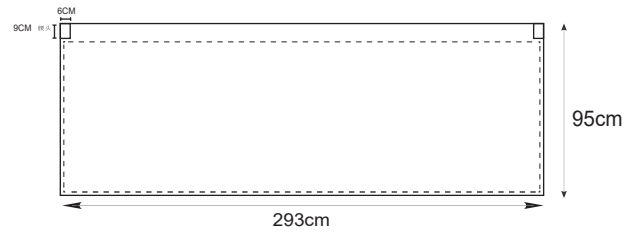

3'x 6'Tent 40mm

half wall

3 m wall

6 m wall